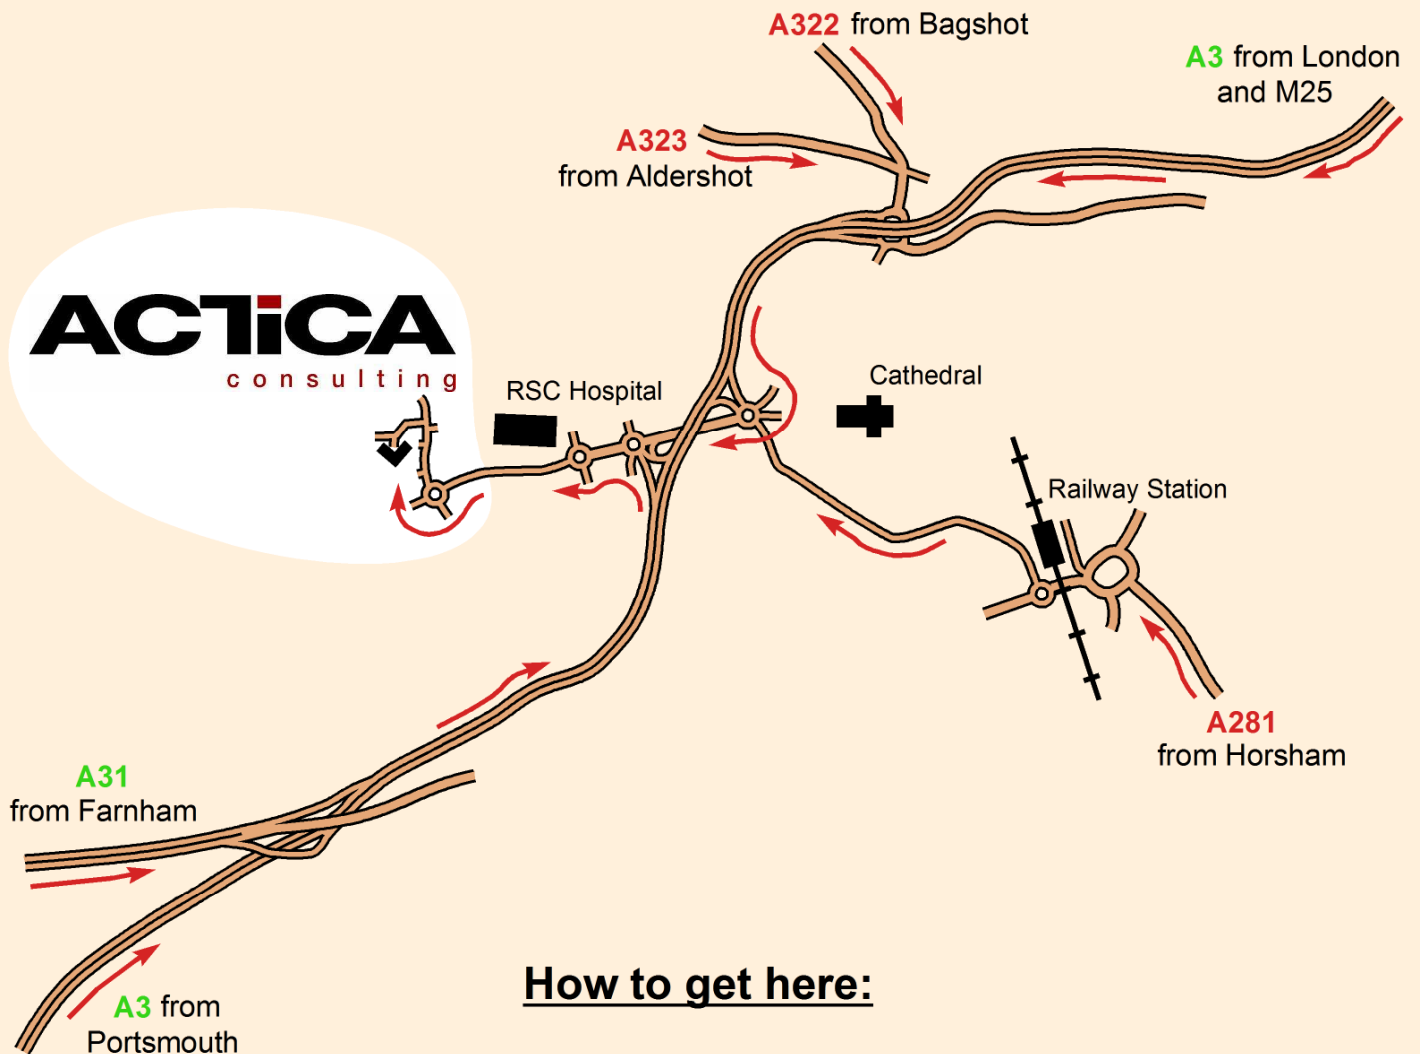

## How to get here:

### *From A3 southbound:*

Leave the A3 at the Hospital/Research Park exit. At the roundabout turn right following the signs to the Surrey Research Park and the Royal Surrey Hospital. Go straight on at the next two roundabouts. Turn right at the roundabout when you reach the Research Park. Take the third turning on the left (Alan Turing Road), and ours is the second building on the left hand side.

### *From A3 northbound:*

Leave the A3 at the Hospital/Research Park exit. At the roundabout take the second exit towards the Royal Surrey Hospital, then go straight on at the next roundabout. Turn right at the roundabout when you reach the Research Park. Take the third turning on the left (Alan Turing Road), and ours is the second building on the left hand side.

### *From Guildford town centre:*

Follow signs for the A31 to Farnham. Go over the railway bridge and turn right at the roundabout. Follow this road to another roundabout by the A3, at which turn left following signs to the Surrey Research Park and Royal Surrey Hospital. Go straight on at the next two roundabouts. Turn right at the roundabout when you reach the Research Park. Take the third turning on the left (Alan Turing Road), and ours is the second building on the left hand side.